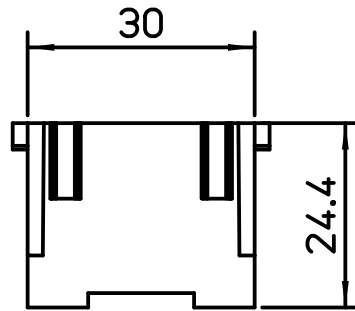

Diritti riservati All rights reserved

dimensions in mm	CX 01 VM	Scale	
Date 11/07/16	Modular adapter for 1 D-SUB, 9P male connector	1:1	
Sign. F.Zaffora			